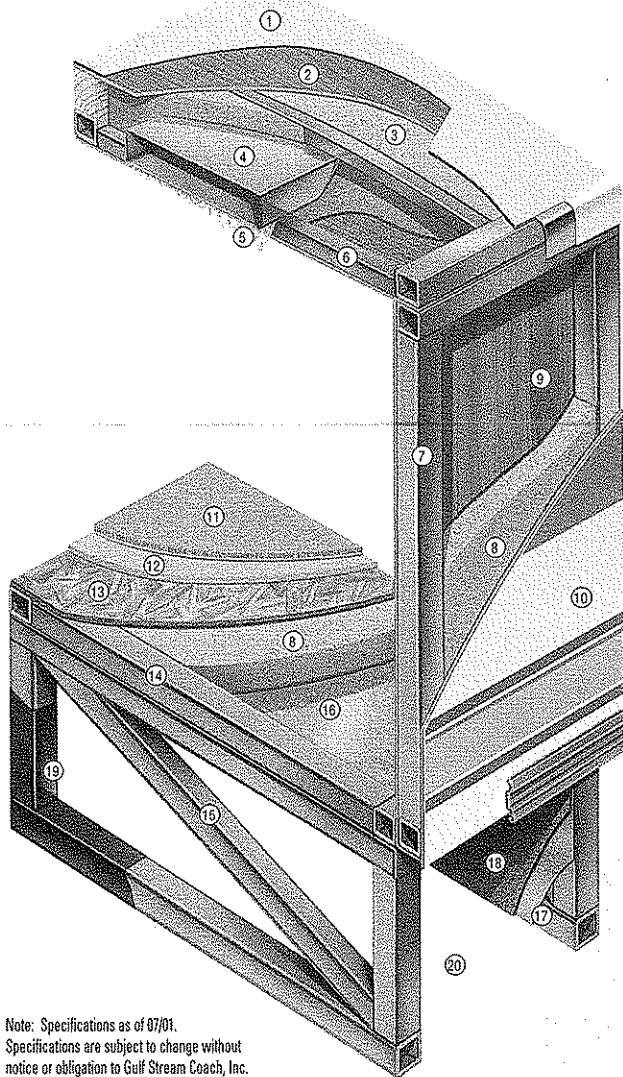

CRADLE OF STRENGTH

Take the Time to Compare...
and you will find the exceptional value of a Gulf Stream Coach

MOTORHOMES BUILT TO LAST

1. Seamless Rubber Roof For Greater Energy Efficiency and Dependability.
2. Luan Decking for Additional Strength.
3. Molded, High Density EPS (Expanded Polystyrene) Roof Brick Insulation - Provides Consistent Insulation Value As Well As Superior Dimensional Rigidity.
4. One-Piece Formed Aluminum Air Conditioning Duct, Completely Surrounded By EPS Insulation.
5. Bubble-Wrapped Foil Insulation Provides Superior Insulation and Helps Prevent Condensation.
6. Rugged Welded Tubular Aluminum Roof Framing.
7. Rugged Heavy-Gauge Tubular Aluminum, Fixture Welded to Form the Sidewall Framing.
8. High-Density EPS Insulation Provides Superior Laminating and Bonding Characteristics and Insures Greater Energy Efficiency.
9. Interior Wall Panels Securely Laminated to Sidewall Framing.
10. "Super Slick" Fiberglass Exterior Vacuum-bond Laminated to Sidewall Framing for Lasting Beauty and Durability. (LTS Option) (Classic Standard)
11. High-Quality Stain-Resistant Carpeting Available in Designer Coordinated Colors.

Note: Specifications as of 07/01.
Specifications are subject to change without notice or obligation to Gulf Stream Coach, Inc.

12. Extra-Thick Padding Under Carpet Provides Extra Comfort and Increases Carpet Durability.
13. Seamless Structurewood Floor Decking Laminated to Steel Floor Structure Assures a Quiet, Long-Lasting, Rigid Floor and comes with a 10-Year Warranty.
14. Heavy-Gauge Tubular Steel Framing, Fixture Welded for Extra Strength and Stability.
15. Heavy-Gauge Tubular Steel Framed, Fixture Welded Floor Truss System Provides the Strongest Class C Foundation in the Industry.
16. Seamless Layer of Galvanized Steel Securely Laminated to the Steel Floor Framing.
17. Galvanized Steel Used to Form Each Storage & Holding Compartment.
18. Durable All-Weather Carpeting Completes Each Accessible Storage Compartment, Providing Extra Protection for Luggage and Valuables.
19. Rust-Prohibitive Paint Coating Applied to All Steel Framing Assures Corrosion and Rust Protection.
20. The Industry's Strongest, Most Spacious Exterior Storage Compartments.

POST OFFICE BOX 1005 NAPPANEE, IN 46550
Your Dealer

VISIT
www.gulfstreamrv.com

FOR MORE DETAILED INFORMATION...
OR CALL 1-800-765-8787 EXT. 3288

11/02-SP-15k