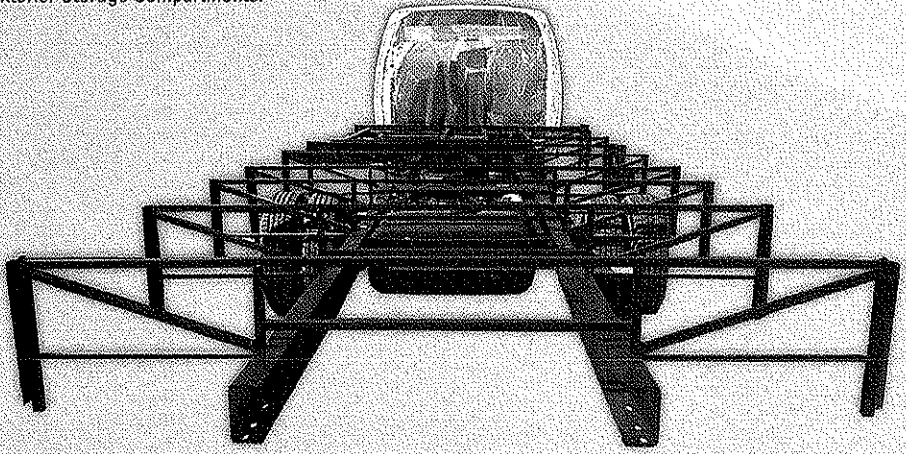

Optional side mounted entertainment center provides a viewable entertainment center without sacrificing the cab over sleeping area.

COMFORTABLE COCKPIT

Gulf Stream has continued to improve our features and floorplan designs, to provide you with quality Mini-Motorhomes to meet all your travel needs.

When the chassis is stretched, Gulf Stream's practice adds to the strength of the floor that towing is safe on an extension that

Dual metal H-Ducted air conditioning system with foil bubble wrapped insulation for improved climate control.

The Gulf Stream Class C has nearly 7' interior ceilings providing a true residential look and feel with 6 foot ceilings in the slide room.

TAKE THE TIME TO COMPARE...

and you will find the exceptional value of a Gulf Stream Coach

Matched in the floor foundation grating steel designed to distribute and transfer weight to the chassis rail these trusses are 1000 pounds each.

Gulf Stream stands alone in the industry with a 6" foundation versus the traditional 4" or less. This foundation offers peace of mind that is true to the chassis.