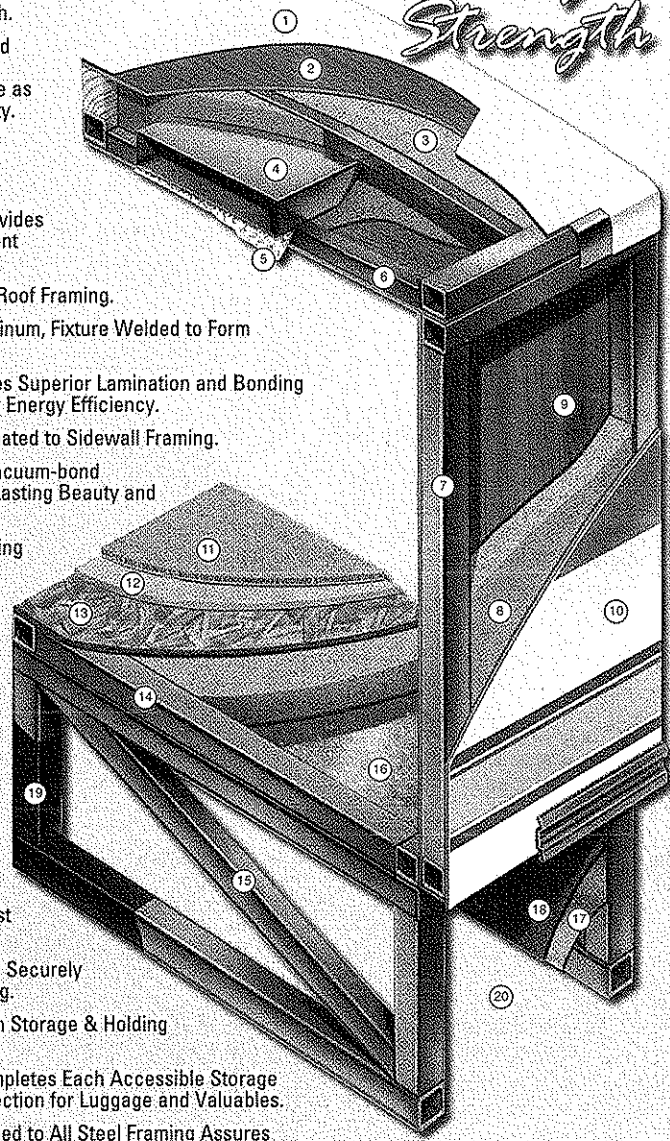

1. Seamless Rubber Roof For Greater Energy Efficiency and Dependability.
2. Luan Decking for Additional Strength.
3. Molded, High Density EPS (Expanded Polystyrene) Roof Brick Insulation - Provided Consistent Insulation Value as well as Superior Dimensional Rigidity.
4. One-Piece Formed Aluminum Air Conditioning Duct, Completely Surrounded By EPS Insulation.
5. Bubble-Wrapped Foil Insulation Provides Superior Insulation and Helps Prevent Condensation.
6. Rugged Welded Tubular Aluminum Roof Framing.
7. Rugged Heavy-Gauge Tubular Aluminum, Fixture Welded to Form the Sidewall Framing.
8. High-Density EPS Insulation Provides Superior Lamination and Bonding Characteristics and Insures Greater Energy Efficiency.
9. Interior Wall Panels Securely Laminated to Sidewall Framing.
10. "Super Slick" Fiberglass Exterior Vacuum-bond Laminated to Sidewall Framing for Lasting Beauty and Durability. (Option)
11. High-Quality Stain-Resistant Carpeting Available in Designer Coordinated Colors.
12. Extra-Thick Padding Under Carpet Provides Extra Comfort and Increases Carpet Durability.
13. Floor Decking Laminated to Steel Floor Structure Assures a Quiet, Long-Lasting Rigid Floor and comes with a 10-Year Warranty.
14. Heavy-Gauge Tubular Steel Framing, Fixture Welded for Extra Strength and Stability.
15. Heavy-gauge Tubular Steel Framed, Fixture Welded Floor Truss System Provides the Strongest Class C Foundation in the Industry.
16. Seamless Layer of Galvanized Steel Securely Laminated to the Steel Floor Framing.
17. Galvanized Steel Used to Form Each Storage & Holding Compartment.
18. Durable All-Weather Carpeting Completes Each Accessible Storage Compartment, Providing Extra Protection for Luggage and Valuables.
19. Rust-Prohibitive Paint Coating Applied to All Steel Framing Assures Corrosion and Rust Protection.
20. The Industry's Strongest, Most Spacious Exterior Storage Compartments.

Matched in the floor foundation grating steel designed to distribute and transfer weight to the chassis rail these trusses are 1000 pounds each.

Gulf Stream stands alone in the industry with a 6" foundation versus the traditional 4" or less. This foundation offers peace of mind that is true to the chassis.