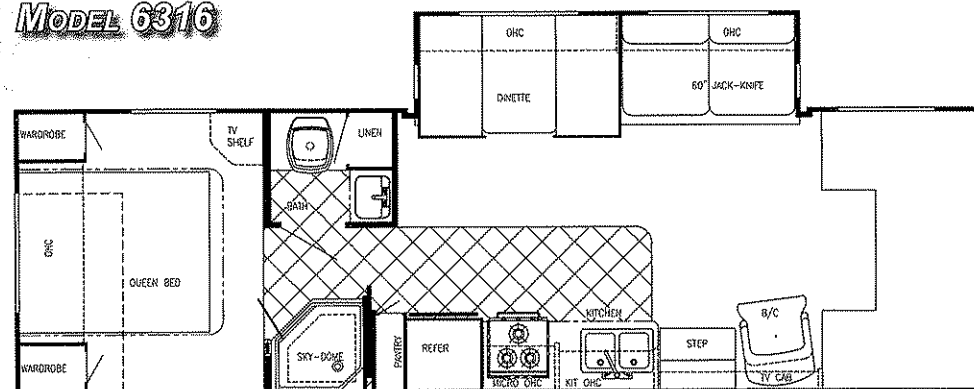

MODEL 6316

Chassis	Ford E450
Engine	Ford V-10
Fuel	55
GVWR	14,050
Length	31'-7"
Height w/AC	11'-6"
Width	101"
Wheelbase	208"
Fresh	34 gal.
Grey	36 gal.
Black	36 gal.
LP Gas Tank	48 lbs.
Furnace (BTU's)	30,000
Water Heater w/DSI	6 gal.
Ext Storage	38 cu. ft.