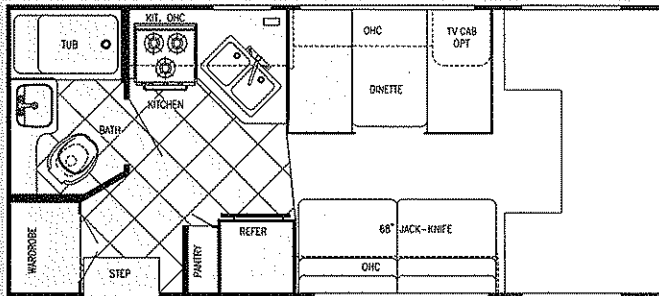

CONQUEST

MODEL W6211S

Ford E-350 Chassis
Opt. Chevy GMT-600

Chassis	Ford V-10
Fuel	37 gal
GVWR	10,700
Length	22'-4"
Height	11'-1"
Width	101"
Wheelbase	138"
Black	30 gal
Grey	30 gal
Fresh	22 gal
LP Gas Tank	48 lbs.
Furnace	25,000 BTUs
Water Heater	6 gal