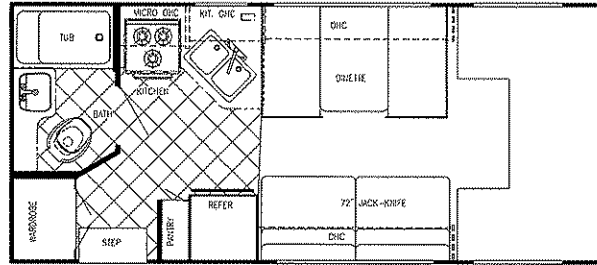

Electrical System

- Easy Store 30' Elect. Power Cord
- Double Overhead Reading Lights
- 110 Volt Receptacles
- Ground Fault Circuit Interrupter
- Outside Receptacle
- TV Antenna w/ Amp & Boost
- Auxiliary Battery
- Electronic Converter w/ Charger (55 Amp)
- Generator Prep
- Monitor Panel
- Battery Disconnect

Appliances

- 3-Burner Range w/ Oven
- 2-way Double Door Refrigerator
- Over The Range Microwave
- 6 Gal. Elect. Ign. Water Heater
- 13,500 BTU Ducted Roof Air

Bath & Water

- On Demand Water System
- City Water Hook-Up
- Lavatory w/ Base Cabinet Storage
- Bath Convenience Accessories
- Water Bypass Valve
- Skydome in Shower (most models)
- Medicine Cabinet

Chassis

- Ford Super Duty Chassis E-350 (6211)
- Ford Super Duty Chassis E-450 (N/A 6211)
- Ford V-10 Engine
- 4 Speed Auto. Overdrive Trans.
- Tilt Wheel Steering
- CD/Cassette Player-AM/FM Stereo w/ 4 Speakers
- Power Brakes & Steering
- Radial Tires
- Cruise Control
- Dual Air Bags
- Deluxe Exterior Mirrors

Exterior & Construction

- Welded Aluminum Cage Const.
- 4-Ply Laminated Walls, Roof & Floor
- Smooth Fiberglass Exterior

MODEL 6211

Chassis	Ford E350
Engine	Ford V-10
Fuel	37
GVWR	10,700
Length	22'-4"
Height w/AC	11'-6"
Width	101"
Wheelbase	138"
Fresh	22 gal.
Grey	30 gal.
Black	30 gal.
LP Gas Tank	48 lbs.
Furnace (BTU's)	25,000
Water Heater w/DSI	6 gal.
Ext Storage	3.8 cu. ft.