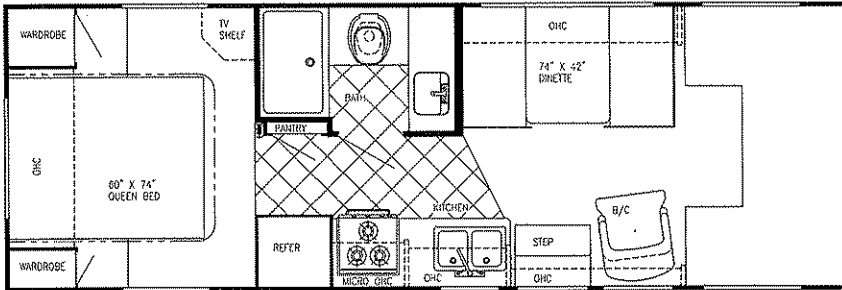

NEW

MODEL 6275

Chassis	Ford E450
Engine	Ford V-10
Fuel	55
GVWR	14,050
Length	27'-9"
Height w/AC	11'-6"
Width	101"
Wheelbase	196"
Fresh	34 gal.
Grey	36 gal.
Black	36 gal.
LP Gas Tank	48 lbs.
Furnace (BTU's)	25,000
Water Heater w/DSI	6 gal.
Ext Storage	129.46 cu. ft.