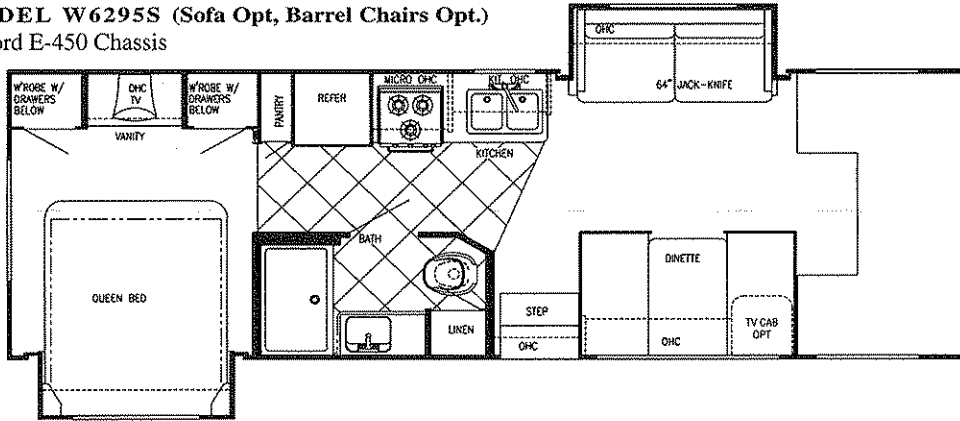

Chassis	Ford V-10
Fuel	55 gal
GVWR	14,050
Length	29'-9"
Height	11'-1"
Width	101"
Wheelbase	208"
Black	36 gal
Grey	36 gal
Fresh	34 gal
LP Gas Tank	48 lbs.
Furnace	30,000 BTUs
Water Heater	6 gal