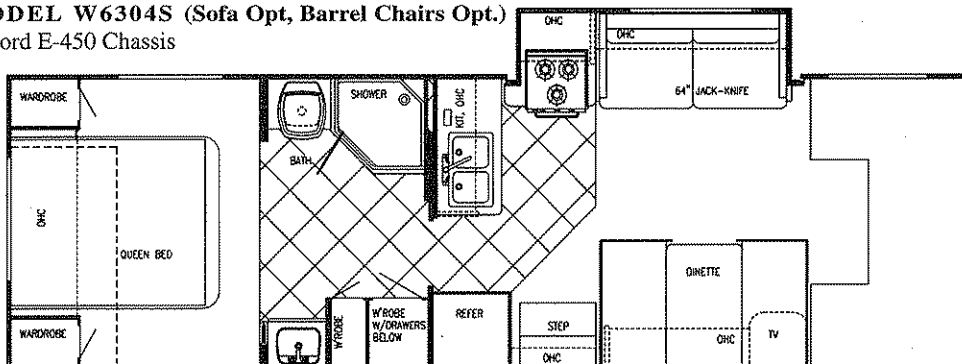

MODEL W6304S (Sofa Opt, Barrel Chairs Opt.)
Ford E-450 Chassis

Chassis	Ford V-10
Fuel	55 gal
GVWR	14,050
Length	31'-0"
Height	11'-1"
Width	101"
Wheelbase	208"
Black	36 gal
Grey	36 gal
Fresh	34 gal
LP Gas Tank	48 lbs.
Furnace	30,000 BTUs
Water Heater	6 gal