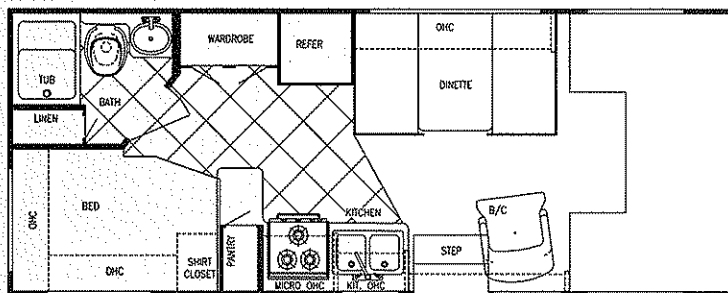

MODEL W6245S

Ford E-350 Chassis

Chassis	Ford V-10
Fuel	55 gal
GVWR	11,500
Length	24'-5"
Height	11'-1"
Width	101"
Wheelbase	176"
Black	30 gal
Grey	30 gal
Fresh	22 gal
LP Gas Tank	48 lbs.
Furnace	25,000 BTUs
Water Heater	6 gal