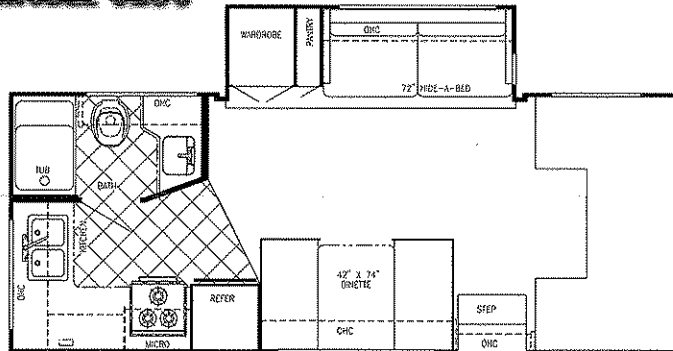

MODEL 6236

Chassis	Ford E450
Engine	Ford V-10
Fuel	55
GVWR	14,050
Length	24'-2"
Height w/AC	11'-6"
Width	101"
Wheelbase	176"
Fresh	22 gal.
Grey	30 gal.
Black	30 gal.
LP Gas Tank	48 lbs.
Furnace (BTU's)	25,000
Water Heater w/DSI	6 gal.
Ext Storage	20.8 cu. ft.