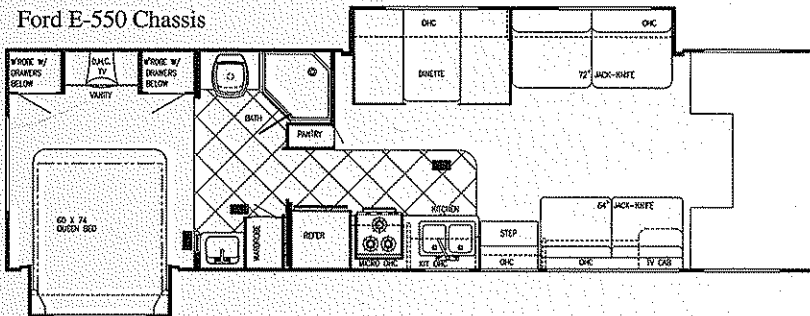

MODEL W6330S
Ford E-550 Chassis

Chassis	Ford V-10
Fuel	55 gal
GVWR	17,500
Length	33'-7"
Height	11'-3"
Width	101"
Wheelbase	233"
Black	36 gal
Grey	36 gal
Fresh	34 gal
LP Gas Tank	48 lbs.
Furnace	30,000 BTUs
Water Heater	6 gal

STANDARD SPECIFICATIONS Interior & Decor

- 6'-8" Interior Height
- Stile Constructed Cabinetry
- Privacy Curtain Cab
- Deluxe Carpet w/Pad Throughout
- Generous Overhead Storage
- 2-Way Driver & Passenger Seat
- Coordinated Bedspreads & Shams
- Decorator Curtains & Shades w/Valances
- Queen Size Bed, Cab-Over
- Power Vent in Commode
- Natural Oak Framed Raised Panel Cabinets Doors (in Galley Area)

Electrical Systems

- Easy Store 30' Elect. Power Cord
- Overhead Reading Lights
- 110-Volt Receptacles
- Ground Fault Circuit Interrupter
- Outside Receptacle
- TV Antenna w/ Amp & Boost
- Auxiliary Battery
- Electronic Converter w/ Charger (45 Amp)
- Generator Prep
- Battery Disconnect

Exterior & Construction

- Smooth Fiberglass Exterior
- Rear Ladder (Opt.)
- Chrome Bumper Cover
- Deluxe Awning (Opt.)
- Welded Aluminum Cage Const.
- 4-Ply Lam. Walls, Roof & Floor
- Laminated Rubber Roof w/Heliarc-Welded Aluminum Rafters
- Tubular Steel Floor
- Laminated Floor w/ Metal Underbelly
- Foamed, Sealed & Undercoated
- Generous Ext. Basement Storage
- Distinctive Exterior Graphics
- Expansive Radius Windows
- Hose Storage Bumper
- Front Cab-Over Window (Opt.)
- Outside Grab Handle
- Porch Light
- Dead Bolt on Entry Door
- Spare Tire and Carrier
- Mag-Look Wheel Covers
- Aluminum Running Boards
- Rear window (Opt.)

POPULAR OPTIONS

- 6.0 L Chevy V-8 Chassis 6211
- LP Gas Oven
- Emergency Start Switch

Appliances

- 3-Burner Range Top
- Power Range Hood
- 2-Way Double Door Refrigerator
- Microwave
- 13,500 BTU Roof Air
- LP Leak Detector
- Carbon Monoxide Detector
- Monitor Panel

Chassis

- Ford 6.8L V-10 Engine
- 4 Speed Automatic Overdrive Transmission
- Tilt Wheel Steering
- CD Player-AM/FM Stereo w/ 4 Speakers
- Power Brakes & Steering
- Radial Tires
- Cruise Control

Bath & Water

- Demand Water System
- City Water Hook-Up
- Lavatory w/ Base Cabinet Storage
- Water Bypass Valve
- Tub Surround