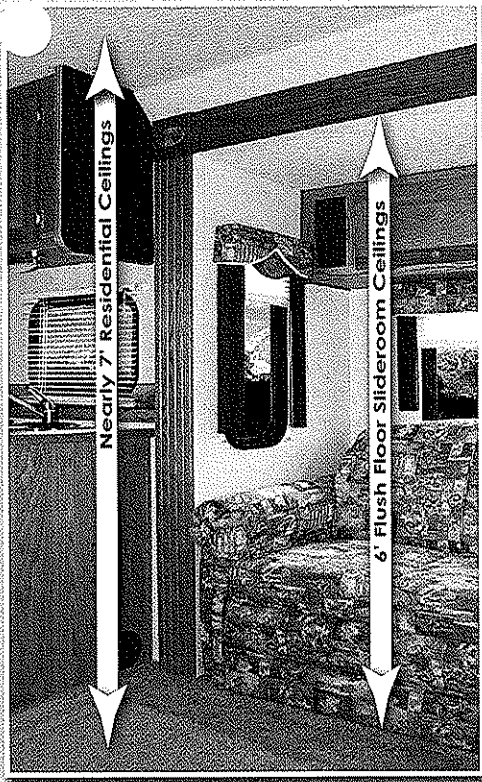

The Gulf Stream Class C has nearly 7' interior ceilings providing a true residential look and feel with 6 foot ceilings in the slide room.