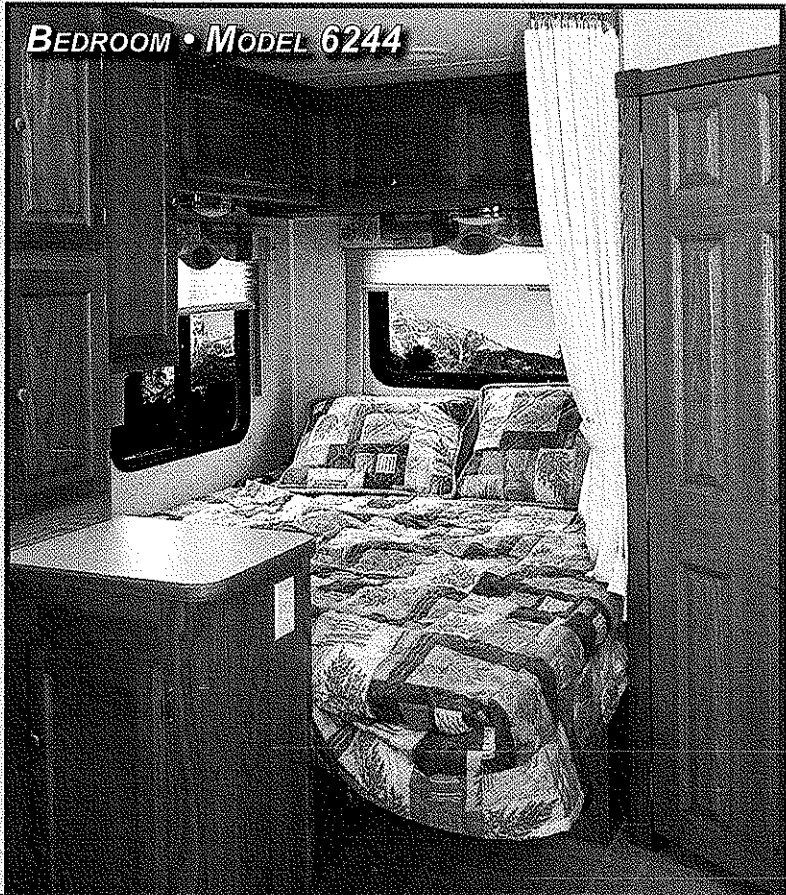

BATHROOM • MODEL 6280

BEDROOM • MODEL 6244

BEDROOM...

60" Queen size corner bed, spacious wardrobe and overhead storage makes this home away from home the most comfortable nights stay available in a mini-motorhome.