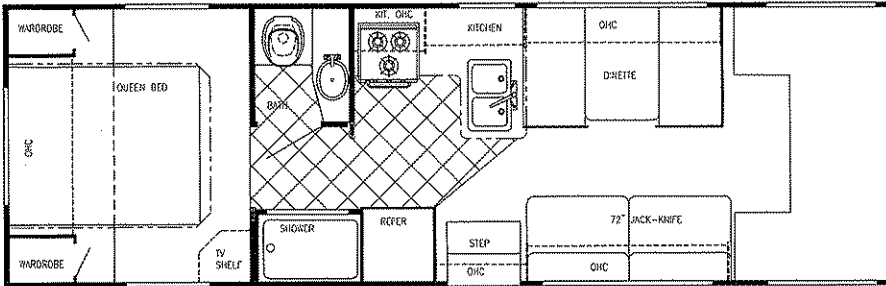

MODEL 6280

Chassis	Ford E450
Engine	Ford V-10
Fuel	55
GVWR	14,050
Length	29'-3"
Height w/AC	11'-6"
Width	101"
Wheelbase	196"
Fresh	34 gal.
Grey	36 gal.
Black	36 gal.
LP Gas Tank	48 lbs.
Furnace (BTU's)	25,000
Water Heater w/DSI	6 gal.
Ext Storage	59.45 cu. ft.