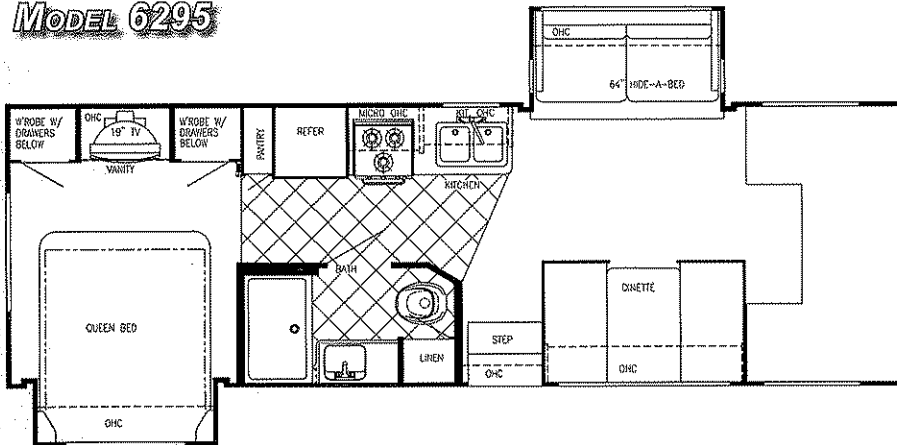

MODEL 6295

Chassis	Ford E450
Engine	Ford V-10
Fuel	55
GVWR	14,050
Length	29'-9"
Height w/AC	11'-6"
Width	101"
Wheelbase	208"
Fresh	34 gal.
Grey	36 gal.
Black	36 gal.
LP Gas Tank	48 lbs.
Furnace (BTU's)	30,000
Water Heater w/DSI	6 gal.
Ext Storage	31.62 cu. ft.