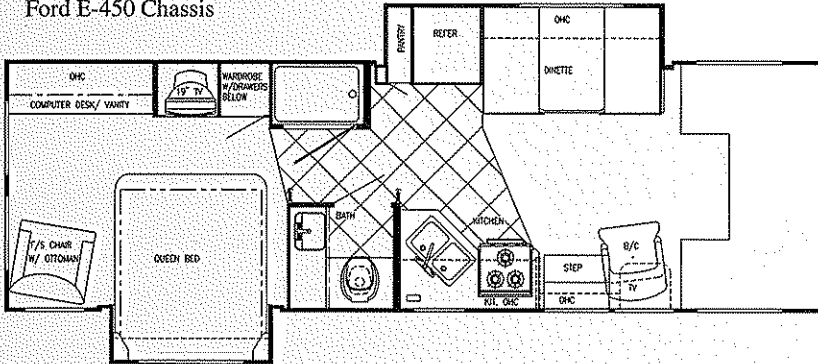

CONQUEST

MODEL W6305S (Sofa Opt, Barrel Chairs Opt.)
Ford E-450 Chassis

Chassis	Ford V-10
Fuel	55 gal
GVWR	14,050
Length	30'-5"
Height	11'-1"
Width	101"
Wheelbase	208"
Black	36 gal
Grey	36 gal
Fresh	34 gal
LP Gas Tank	48 lbs.
Furnace	30,000 BTUs
Water Heater	6 gal