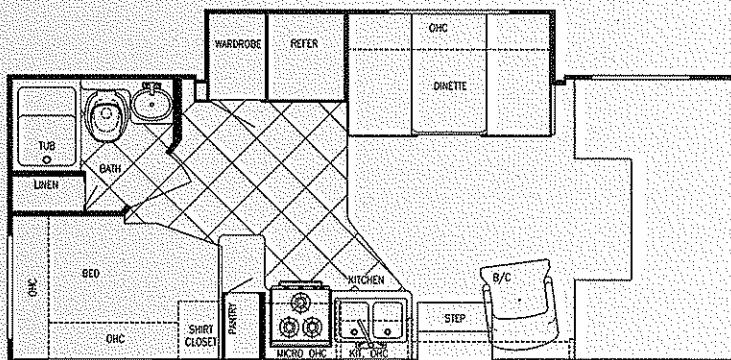

MODEL W6244S

Ford E-450 Chassis

Chassis	Ford V-10
Fuel	55 gal
GVWR	14,050
Length	24'-5"
Height	11'-1"
Width	101"
Wheelbase	176"
Black	30 gal
Grey	30 gal
Fresh	22 gal
LP Gas Tank	48 lbs.
Furnace	25,000 BTUs
Water Heater	6 gal