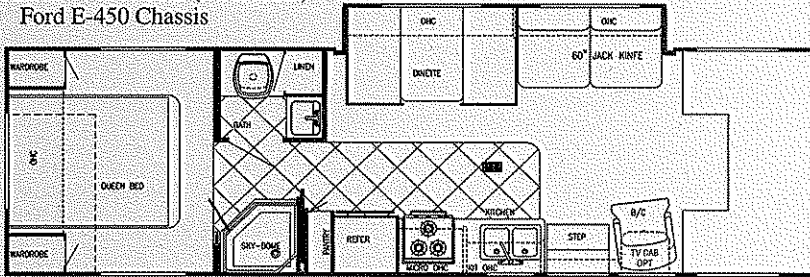

MODEL W6316S (Twin Beds)
Ford E-450 Chassis

Chassis	Ford V-10
Fuel	55 gal
GVWR	14,050
Length	31'-7"
Height	11'-1"
Width	101"
Wheelbase	208"
Black	36 gal
Grey	36 gal
Fresh	34 gal
LP Gas Tank	48 lbs.
Furnace	30,000 BTUs
Water Heater	6 gal