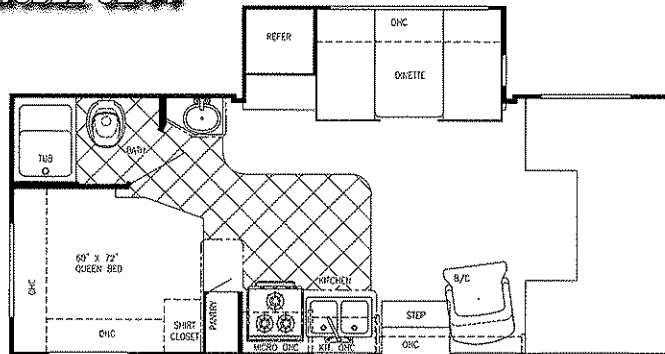

MODEL 6244

Chassis	Ford E450
Engine	Ford V-10
Fuel	55
GVWR	14,050
Length	24'-5"
Height w/AC	11'-6"
Width	101"
Wheelbase	176"
Fresh	32 gal.
Grey	30 gal.
Black	30 gal.
LP Gas Tank	48 lbs.
Furnace (BTU's)	25,000
Water Heater w/DSI	6 gal.
Ext Storage	14.8 cu. ft.

Coach-Net®

24 HR. EMERGENCY ROADSIDE ASSISTANCE

- Towing and Winching
- Flat Tire Change
- Mobile Mechanic
- Lockout
- Delivery of emergency Fluids
- Jump-Start / Battery Boost

Popular Options

- 6.0L Chevy V-8 Chassis (6211, 6280)
- Outside Entertainment Center
- Emergency Start
- 4.0 Generator
- Electric Step
- DSS Prewire
- Heated and Remote Mirrors
- Oak Dash

- Front Cabover Window
- Cabover Entertainment Center 25" TV
- 3 Speed Fantastic Fan in Bedroom
- Exterior Paint
- Ladder
- Superslick Fiberglass Exterior
- Deluxe Awning
- Rear Window (6275, 6280, 6295, 6316)
- Stainless Steel Wheeliners
- Side Cabover Ent. Center w/ 19" TV
- Glass Shower Door (6280)
- Range Cover
- Heated Holding Tanks
- Fiberglass Running Boards
- Hitch w/Plug
- Spare Tire and Carrier
- Aluminium Running Boards