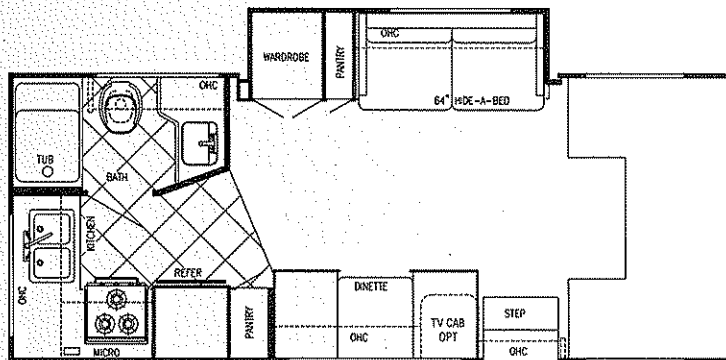

MODEL W6236S

Ford E-450 Chassis

Chassis	Ford V-10
Fuel	55 gal
GVWR	14,050
Length	24'-2"
Height	11'-1"
Width	101"
Wheelbase	176"
Black	30 gal
Grey	30 gal
Fresh	22 gal
LP Gas Tank	48 lbs.
Furnace	25,000 BTUs
Water Heater	6 gal