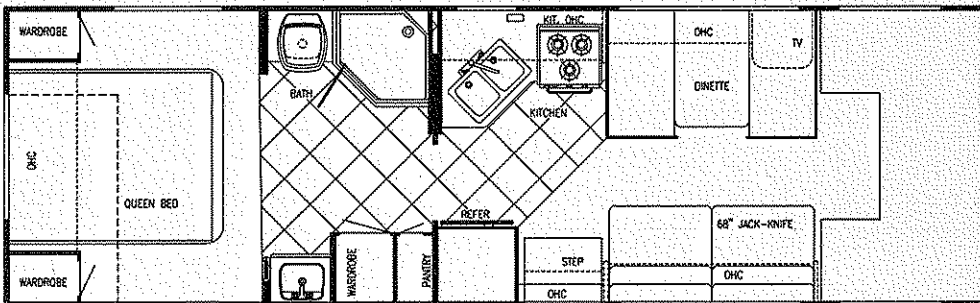

MODEL W6301S (Sofa Opt, Barrel Chairs Opt.)
Ford E-450 Chassis

Chassis	Ford V-10
Fuel	55 gal
GVWR	14,050
Length	30'-8"
Height	11'-1"
Width	101"
Wheelbase	208"
Black	36 gal
Grey	36 gal
Fresh	34 gal
LP Gas Tank	48 lbs.
Furnace	30,000 BTUs
Water Heater	6 gal