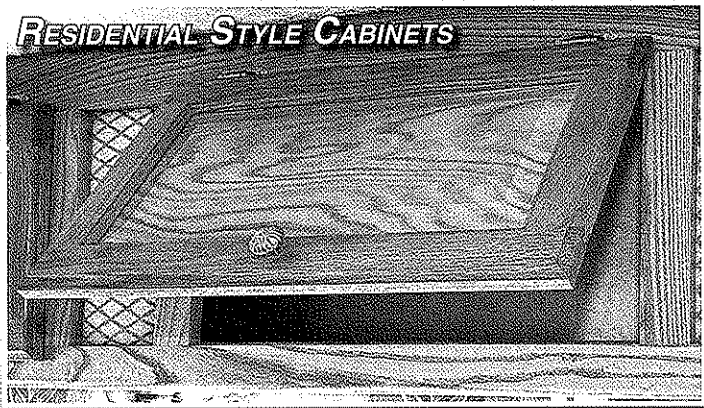

STANDARD EXTERIOR GRAPHICS

OPTIONAL PAINTED SKIRT

Conquest

Features &

Limited Edition

RESIDENTIAL STYLE CABINETS

Our residential style cabinets are constructed of solid hardwood doors and fronts that are predrilled and screwed then they are stained and top coated with a furniture grade finish that provides long lasting beauty and durability as well as adding strength and quietness to your motorhome.