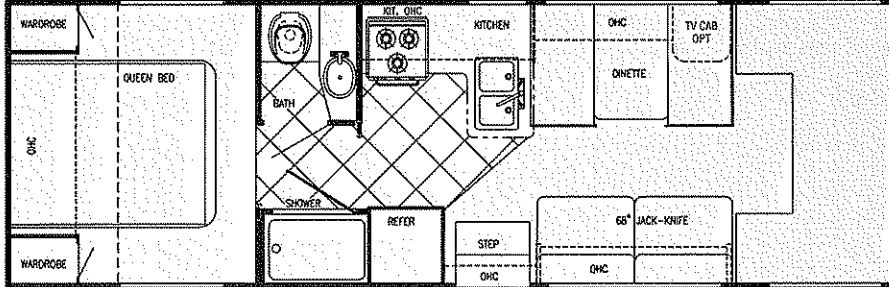

CONQUEST

MODEL W6280S (Sofa Opt, Barrel Chairs Opt, Twin Beds or Bunks Opt.)
Ford E-350 Chassis

Chassis	Ford V-10
Fuel	55 gal
GVWR	14,050
Length	29'-3"
Height	11'-1"
Width	101"
Wheelbase	196"
Black	36 gal
Grey	36 gal
Fresh	34 gal
LP Gas Tank	48 lbs.
Furnace	30,000 BTUs
Water Heater	6 gal