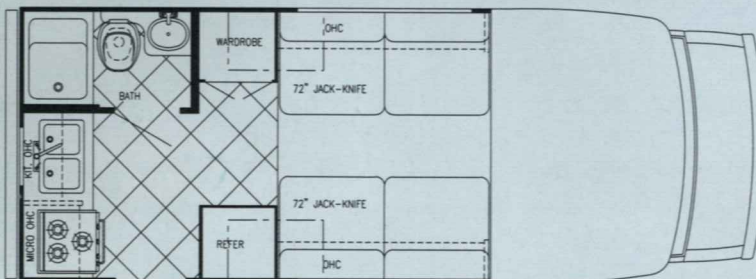

Specifications

Chassis	Ford V-10
Engine	6.8 Litre
GVWR	10,700
Length	21'9"
Interior Height	77"
Interior Width	91.25"
Basement Storage	11.8 cu. ft.

Capacities

Fuel	37 Gal
Black	30 Gal.
Grey	30 Gal.
Fresh	38 Gal
LP Gas Tank	48 Lbs.
Furnace	25,000 btu
Water Heater	6 Gal.

Interior & Decor

- •Deluxe Carpet W/Padding Throughout
- •Hardwood Cabinet Stiles & Doors
- •2-way Driver & Passenger Seats
- •Valences, Lambrequins & Shades on Windows
- •Power Vent in Commode
- •Fabric Ceiling
- •TV Cabinet

Appliance

- •3 Burner Range
- •Power Range Hood
- •Double Door Refrigerator
- •Microwave Oven
- •Ducted Roof Vent
- •LP Leak Detector
- •Carbon Monoxide Detector

Electrical Systems

- •Easy-Store 30' Power Cord
- •Electric Converter with Charger (45 amps)
- •Overhead Reading Lights
- •Battery Disconnect
- •Auxiliary Battery
- •Generator Prep.
- •Electric Step

Bath & Water

- •Full Size Bath
- •Demand Water Heater
- •City Water Inlet
- •Water Bypass

GULF STAR
COACH