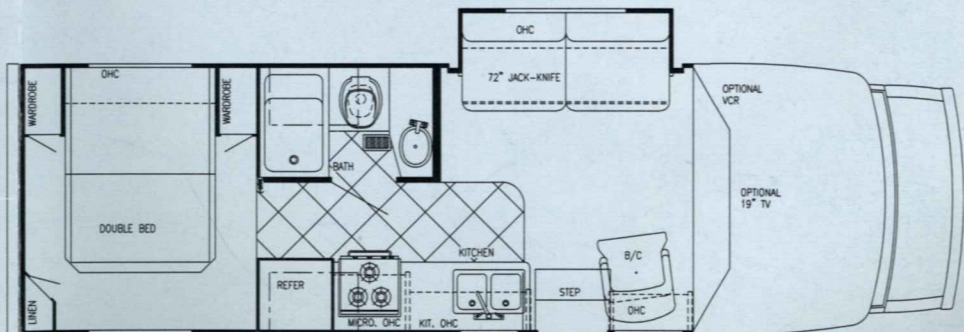

Model 5270

Optional: Dinette/Barrel Chair

Driver Convenience Package Available

Specifications

Chassis	Ford V-10
Engine	6.8 Litre
GVWR	14,050
Length	27'9"
Interior Height	77"
Interior Width	91.25"
Basement Storage	17.9 cu. ft.

Capacities

Fuel	55 Gal.
Black	38 Gal.
Grey	38 Gal.
Fresh	38 Gal.
LP Gas Tank	48 Lbs.
Furnace	25,000 btu
Water Heater	6 Gal.