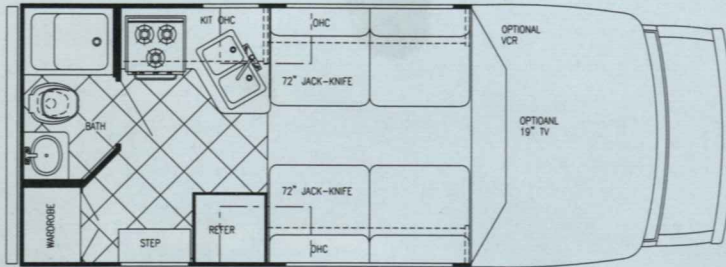

## Specifications

Chassis	Ford V-10
Engine	6.8 Litre
GVWR	10,700
Length	21'9"
Interior Height	77"
Interior Width	91.25"
Basement Storage	11.8 cu. ft.