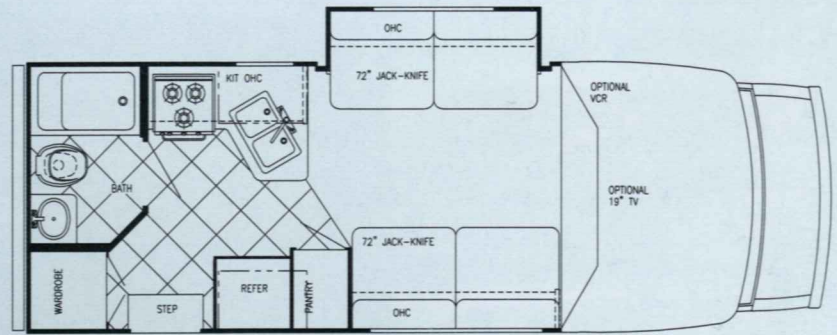

Specifications

Chassis	Ford V-10
Engine	6.8 Litre
GVWR	11,500
Length	23'9"
Interior Height	77"
Interior Width	91.25"
Basement Storage	17.2 cu. ft.

Capacities

Fuel	55 Gal.
Black	30 Gal.
Grey	30 Gal.
Fresh	38 Gal.
LP Gas Tank	48 Lbs.
Furnace	25,000 btu
Water Heater	6 Gal.

NEW!