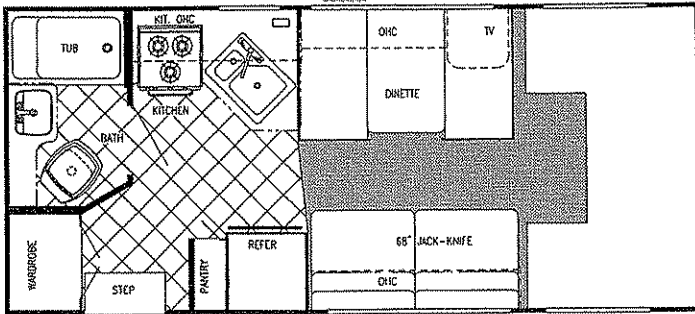

CONQUEST SPORT 2000

Model W6211S

Model W6253S

Model W6210S

Model W6280S

CONQUEST SPORT

Standard Specifications

Interior & Decor

- 6'-8" Interior Height (most models)
- Stile Constructed Cabinetry
- Privacy Curtain Cab
- Deluxe Carpet w/Pad Throughout
- Generous Overhead Storage
- 2-Way Driver & Passenger Seat
- Coordinated Bedspreads & Shams (Opt. most models)
- Decorator Curtains & Shades w/Valances
- Queen Size Bed, Cab-Over
- Power Vent in Commode