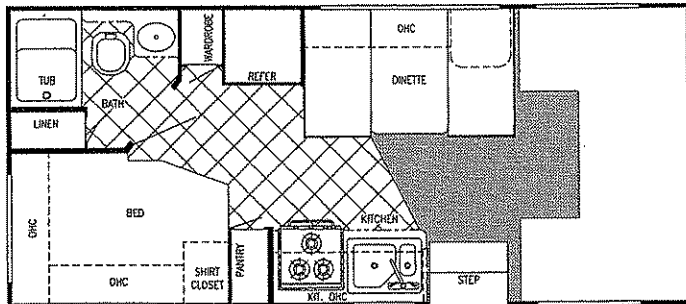

Model W6210S