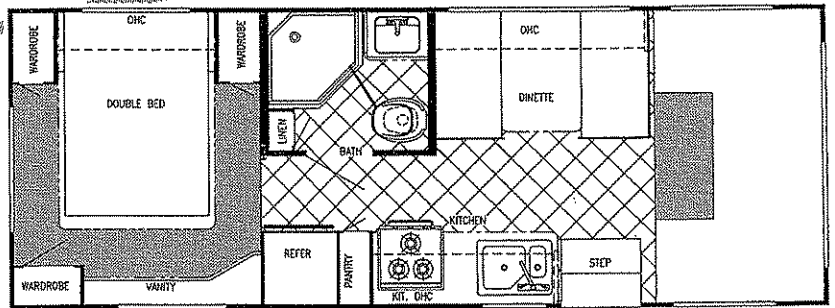

Model W6253S