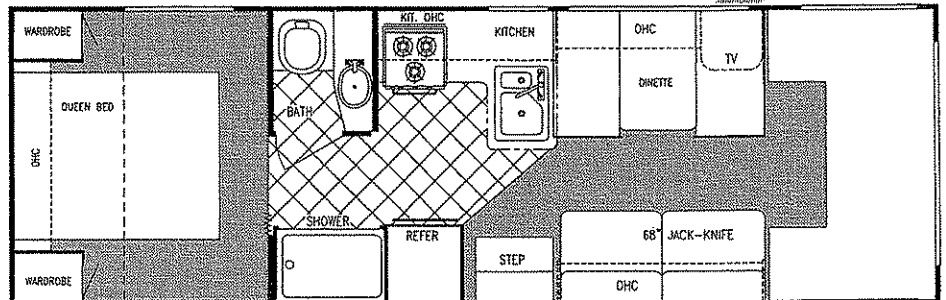

Model W6280S