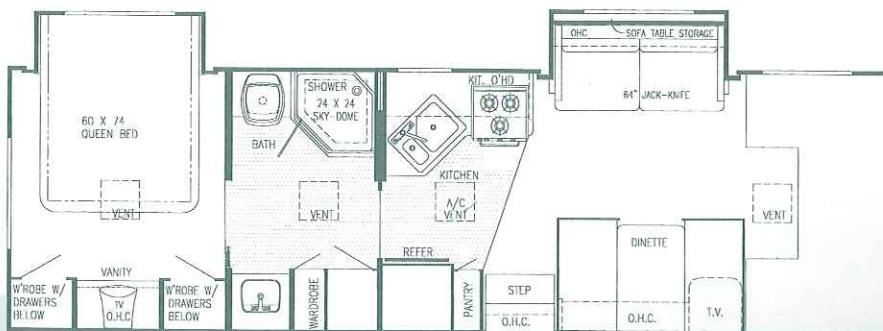

Capri

Class C

Model W6210

Model W6212

Model W6236

Model W6253

Model W6266

Model W6272 (Twin Beds or Bunks Opt.)

Model W6293 (Twin Beds or Bunks Opt.)

Model W6294 (Twin Beds or Bunks Opt.)

Model W6300 (Twin Beds or Bunks Opt.)

Model W6301 (Twin Beds or Bunks Opt.)

Capri

Class C

Model W6313 - (Twin Beds or Bunks Opt.)

Model W6314 (Twin Beds or Bunks Opt.)

Model 6302 - (Twin Beds or Bunks Opt.)

OPTIONS

Twin Beds (Nightstand)

Twin Beds (Wardrobe)

Bunk Dinette

Bunk Beds

Capri Class C

Standard Specifications

Interior and Decor

- Approx. 6'-5" Interior Height (most models)
- Stile Constructed Cabinetry
- Natural Oak Frame Raised Panel Cabinet Doors (in galley)
- Privacy Curtain Cab
- Deluxe Carpet w/Pad
- Generous Overhead Storage
- 2-Way Driver & Passenger Seat
- Coordinated Bedspreads & Shams (most models)
- Decorator Curtains & Day/Night Shades w/Valances
- Interior Decorative Clock
- Rubber Entry Step
- Queen Size Bed, Cab-Over
- Power Vent in Commode
- Tub Surround
- Mini Blinds Kitchen
- Hydraulic-Operated Glide Out Room