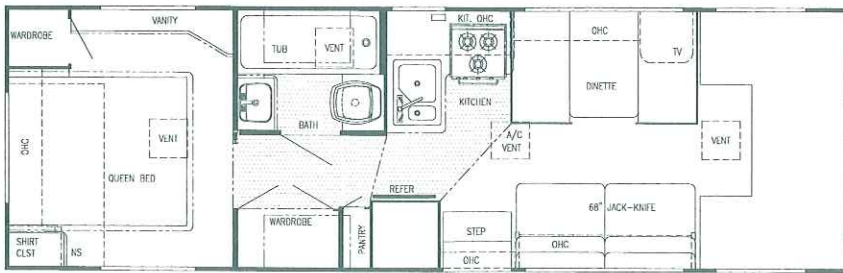

Capri

Class C

Model W6210

Model W6212

Model W6236

Model W6253

Model W6266

Model W6272 (Twin Beds or Bunks Opt.)

Model W6293 (Twin Beds or Bunks Opt.)

Model W6294 (Twin Beds or Bunks Opt.)

Model W6300 (Twin Beds or Bunks Opt.)

Model W6301 (Twin Beds or Bunks Opt.)

Capri

Class C

Model W6313 - (Twin Beds or Bunks Opt.)

Model W6314 (Twin Beds or Bunks Opt.)

Interior and Decor

- Approx. 6'-5" Interior Height (most models)
- Stile Constructed Cabinetry
- Natural Oak Frame Raised Panel Cabinet Doors (in galley)
- Privacy Curtain Cab
- Deluxe Carpet w/Pad
- Generous Overhead Storage
- 2-Way Driver & Passenger Seat
- Coordinated Bedspreads & Shams (most models)
- Decorator Curtains & Day/Night Shades w/Valances
- Interior Decorative Clock
- Rubber Entry Step
- Queen Size Bed, Cab-Over
- Power Vent in Commode
- Tub Surround
- Mini Blinds Kitchen
- Hydraulic-Operated Glide Out Room

MODEL	Chassis	Wheel Base	GVWR	*Length	*Height (w/A/C)	*Black	*Gray	*Fresh	*Basement Storage	LP Tank
W6210	Ford E-30 V-10	138	10,500	22' - 4"	11' - 1"	16	20	29	N/A	62 lb.
W6212	Ford E-30 V-10	156	10,500	22' - 0"	11' - 1"	25	20	32	N/A	62 lb.
W6236	Ford Super Duty V-10	176	14,050	24' - 2"	11' - 1"	44	24	38	N/A	62 lb.
W6253	Ford E-30 V-10	176	11,500	25' - 4"	11' - 1"	25	20	38	N/A	62 lb.
W6266	Ford S.D. V-10	176	14,050	26' - 7"	11' - 1"	25	20	36	N/A	62 lb.
W6272	Ford S.D. V-10	186	14,050	28' - 3"	11' - 3"	46	39	47	95.3 cu. ft.	62 lb.
W6293	Ford S.D. V-10	208	14,050	29' - 4"	11' - 3"	39	39	39	111.4 cu. ft.	62 lb.
W6294	Ford S.D. V-10	208	14,050	30' - 1"	11' - 3"	39	39	39	111.8 cu. ft.	62 lb.
W6300	Ford S.D. V-10	208	14,050	30' - 4"	11' - 3"	39	39	47	107.3 cu. ft.	62 lb.
W6301	Ford S.D. V-10	208	14,050	30' - 8"	11' - 3"	46	39	47	107.3 cu. ft.	62 lb.
W6313	Ford S.D. V-10	208	14,050	30' - 8"	11' - 3"	46	39	39	t.b.a.	62 lb.
W6314	Ford S.D. V-10	208	14,050	30' - 11"	11' - 3"	33	39	47	t.b.a.	62 lb.
W6302	Ford S.D. V-10	208	14,050	31' - 4"	11' - 3"	33	33	47	t.b.a.	62 lb.