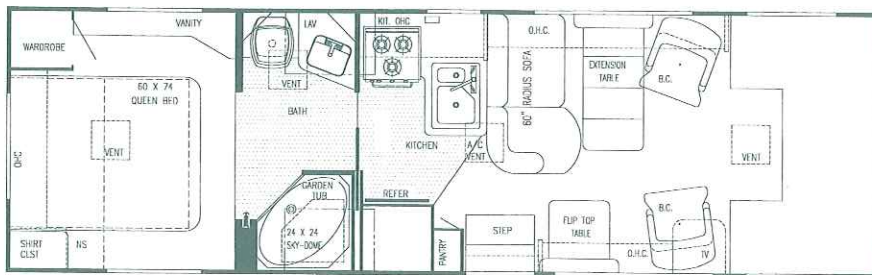

Model W6293 (Twin Beds or Bunks Opt.)

Model W6294 (Twin Beds or Bunks Opt.)

Model W6300 (Twin Beds or Bunks Opt.)

Model W6301 (Twin Beds or Bunks Opt.)

Capri

Class C

Model W6313 - (Twin Beds or Bunks Opt.)

Model W6314 (Twin Beds or Bunks Opt.)

Interior and Decor

- Approx. 6'-5" Interior Height (most models)
- Stile Constructed Cabinetry
- Natural Oak Frame Raised Panel Cabinet Doors (in galley)
- Privacy Curtain Cab
- Deluxe Carpet w/Pad
- Generous Overhead Storage
- 2-Way Driver & Passenger Seat
- Coordinated Bedspreads & Shams (most models)
- Decorator Curtains & Day/Night Shades w/Valances
- Interior Decorative Clock
- Rubber Entry Step
- Queen Size Bed, Cab-Over
- Power Vent in Commode
- Tub Surround
- Mini Blinds Kitchen
- Hydraulic-Operated Glide Out Room

MODEL	Chassis	Wheel Base	GVWR	*Length	*Height (w/A/C)	*Black	*Gray	*Fresh	*Basement Storage	LP Tank
W6210	Ford E-30 V-10	138	10,500	22' - 4"	11' - 1"	16	20	29	N/A	62 lb.
W6212	Ford E-30 V-10	156	10,500	22' - 0"	11' - 1"	25	20	32	N/A	62 lb.
W6236	Ford Super Duty V-10	176	14,050	24' - 2"	11' - 1"	44	24	38	N/A	62 lb.
W6253	Ford E-30 V-10	176	11,500	25' - 4"	11' - 1"	25	20	38	N/A	62 lb.
W6266	Ford S.D. V-10	176	14,050	26' - 7"	11' - 1"	25	20	36	N/A	62 lb.
W6272	Ford S.D. V-10	186	14,050	28' - 3"	11' - 3"	46	39	47	95.3 cu. ft.	62 lb.
W6293	Ford S.D. V-10	208	14,050	29' - 4"	11' - 3"	39	39	39	111.4 cu. ft.	62 lb.
W6294	Ford S.D. V-10	208	14,050	30' - 1"	11' - 3"	39	39	39	111.8 cu. ft.	62 lb.
W6300	Ford S.D. V-10	208	14,050	30' - 4"	11' - 3"	39	39	47	107.3 cu. ft.	62 lb.
W6301	Ford S.D. V-10	208	14,050	30' - 8"	11' - 3"	46	39	47	107.3 cu. ft.	62 lb.
W6313	Ford S.D. V-10	208	14,050	30' - 8"	11' - 3"	46	39	39	t.b.a.	62 lb.
W6314	Ford S.D. V-10	208	14,050	30' - 11"	11' - 3"	33	39	47	t.b.a.	62 lb.
W6302	Ford S.D. V-10	208	14,050	31' - 4"	11' - 3"	33	33	47	t.b.a.	62 lb.