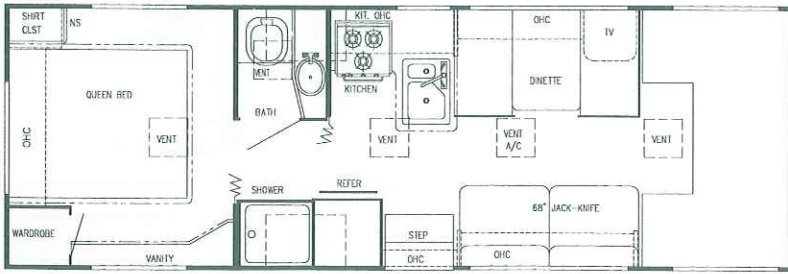

Capri

Class C

Model W6210

Model W6212

Model W6236

Model W6253

Model W6266

Model W6272 (Twin Beds or Bunks Opt.)

Model W6293 (Twin Beds or Bunks Opt.)

Model W6294 (Twin Beds or Bunks Opt.)

Model W6300 (Twin Beds or Bunks Opt.)

Model W6301 (Twin Beds or Bunks Opt.)

Capri

Class C

Model W6313 - (Twin Beds or Bunks Opt.)

Model W6314 (Twin Beds or Bunks Opt.)

Interior and Decor

- Approx. 6'-5" Interior Height (most models)
- Stile Constructed Cabinetry
- Natural Oak Frame Raised Panel Cabinet Doors (in galley)
- Privacy Curtain Cab
- Deluxe Carpet w/Pad
- Generous Overhead Storage
- 2-Way Driver & Passenger Seat
- Coordinated Bedspreads & Shams (most models)
- Decorator Curtains & Day/Night Shades w/Valances
- Interior Decorative Clock
- Rubber Entry Step
- Queen Size Bed, Cab-Over
- Power Vent in Commode
- Tub Surround
- Mini Blinds Kitchen
- Hydraulic-Operated Glide Out Room

MODEL	Chassis	Wheel Base	GVWR	*Length	*Height (w/A/C)	*Black	*Gray	*Fresh	*Basement Storage	LP Tank
W6210	Ford E-30 V-10	138	10,500	22' - 4"	11' - 1"	16	20	29	N/A	62 lb.
W6212	Ford E-30 V-10	156	10,500	22' - 0"	11' - 1"	25	20	32	N/A	62 lb.
W6236	Ford Super Duty V-10	176	14,050	24' - 2"	11' - 1"	44	24	38	N/A	62 lb.
W6253	Ford E-30 V-10	176	11,500	25' - 4"	11' - 1"	25	20	38	N/A	62 lb.
W6266	Ford S.D. V-10	176	14,050	26' - 7"	11' - 1"	25	20	36	N/A	62 lb.
W6272	Ford S.D. V-10	186	14,050	28' - 3"	11' - 3"	46	39	47	95.3 cu. ft.	62 lb.
W6293	Ford S.D. V-10	208	14,050	29' - 4"	11' - 3"	39	39	39	111.4 cu. ft.	62 lb.
W6294	Ford S.D. V-10	208	14,050	30' - 1"	11' - 3"	39	39	39	111.8 cu. ft.	62 lb.
W6300	Ford S.D. V-10	208	14,050	30' - 4"	11' - 3"	39	39	47	107.3 cu. ft.	62 lb.
W6301	Ford S.D. V-10	208	14,050	30' - 8"	11' - 3"	46	39	47	107.3 cu. ft.	62 lb.
W6313	Ford S.D. V-10	208	14,050	30' - 8"	11' - 3"	46	39	39	t.b.a.	62 lb.
W6314	Ford S.D. V-10	208	14,050	30' - 11"	11' - 3"	33	39	47	t.b.a.	62 lb.
W6302	Ford S.D. V-10	208	14,050	31' - 4"	11' - 3"	33	33	47	t.b.a.	62 lb.