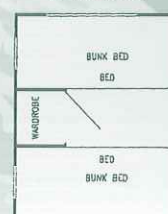

Model W6293 (Twin Beds or Bunks Opt.)

Model W6294 (Twin Beds or Bunks Opt.)

Model W6300 (Twin Beds or Bunks Opt.)

Model W6301 (Twin Beds or Bunks Opt.)

Capri

Class C

Model W6313 - (Twin Beds or Bunks Opt.)

Model W6314 (Twin Beds or Bunks Opt.)

Model 6302 - (Twin Beds or Bunks Opt.)

OPTIONS

Twin Beds (Nightstand)

Twin Beds (Wardrobe)

Bunk Dinette

Bunk Beds

Capri Class C

Standard Specifications

Interior and Decor

- Approx. 6'-5" Interior Height (most models)
- Stile Constructed Cabinetry
- Natural Oak Frame Raised Panel Cabinet Doors (in galley)
- Privacy Curtain Cab
- Deluxe Carpet w/Pad
- Generous Overhead Storage
- 2-Way Driver & Passenger Seat
- Coordinated Bedspreads & Shams (most models)
- Decorator Curtains & Day/Night Shades w/Valances
- Interior Decorative Clock
- Rubber Entry Step
- Queen Size Bed, Cab-Over
- Power Vent in Commode
- Tub Surround
- Mini Blinds Kitchen
- Hydraulic-Operated Glide Out Room