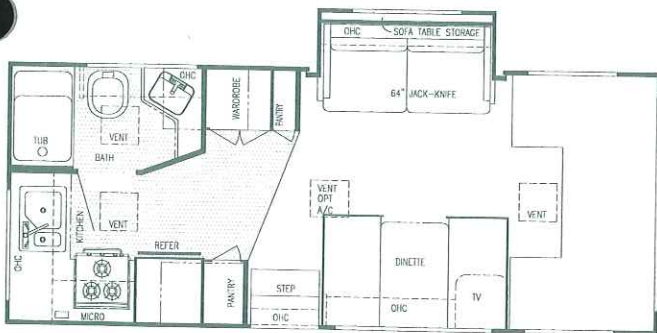

Capri

Class C

Model W6210

Model W6212

Model W6236

Model W6253

Model W6266

Model W6272 (Twin Beds or Bunks Opt.)

Model W6293 (Twin Beds or Bunks Opt.)

Model W6294 (Twin Beds or Bunks Opt.)

Model W6300 (Twin Beds or Bunks Opt.)

Model W6301 (Twin Beds or Bunks Opt.)

Capri

Class C

Model W6313 - (Twin Beds or Bunks Opt.)

Model W6314 (Twin Beds or Bunks Opt.)

Interior and Decor

- Approx. 6'-5" Interior Height (most models)
- Stile Constructed Cabinetry
- Natural Oak Frame Raised Panel Cabinet Doors (in galley)
- Privacy Curtain Cab
- Deluxe Carpet w/Pad
- Generous Overhead Storage
- 2-Way Driver & Passenger Seat
- Coordinated Bedspreads & Shams (most models)
- Decorator Curtains & Day/Night Shades w/Valances
- Interior Decorative Clock
- Rubber Entry Step
- Queen Size Bed, Cab-Over
- Power Vent in Commode
- Tub Surround
- Mini Blinds Kitchen
- Hydraulic-Operated Glide Out Room

- 6.8L, V-10 Engine
- E-30 Chassis (Up to 22')
- E-40 Super Duty Chassis (23' & above)
- 4 Speed Auto. Overdrive Trans.
- Tilt Wheel Steering
- Power Brakes & Steering
- Deluxe Exterior Mirrors
- Radial Tires
- Cruise Control
- Gas Tank - Approx. 35 Gal. (21')
Approx. 55 Gal. (24' & up)
- FORD Turbo Diesel Chassis (Opt.)
- Dual Air Bags