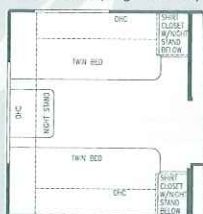

OPTIONS

Twin Beds (Nightstand)