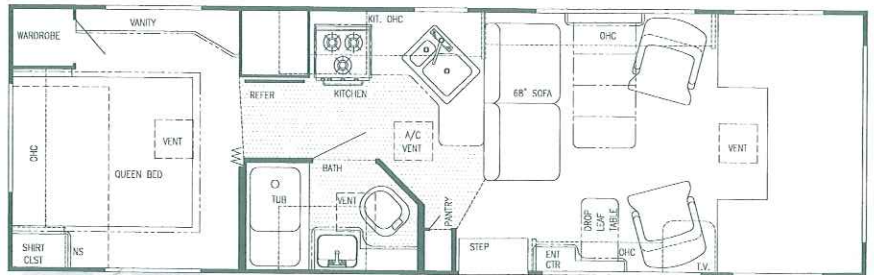

Capri

Class C

Model W6210

Model W6212

Model W6236

Model W6253

Model W6266

Model W6272 (Twin Beds or Bunks Opt.)

Model W6293 (Twin Beds or Bunks Opt.)

Model W6294 (Twin Beds or Bunks Opt.)

Model W6300 (Twin Beds or Bunks Opt.)

Model W6301 (Twin Beds or Bunks Opt.)

Capri

Class C

Model W6313 - (Twin Beds or Bunks Opt.)

Model W6314 (Twin Beds or Bunks Opt.)

Interior and Decor

- Approx. 6'-5" Interior Height (most models)
- Stile Constructed Cabinetry
- Natural Oak Frame Raised Panel Cabinet Doors (in galley)
- Privacy Curtain Cab
- Deluxe Carpet w/Pad
- Generous Overhead Storage
- 2-Way Driver & Passenger Seat
- Coordinated Bedspreads & Shams (most models)
- Decorator Curtains & Day/Night Shades w/Valances
- Interior Decorative Clock
- Rubber Entry Step
- Queen Size Bed, Cab-Over
- Power Vent in Commode
- Tub Surround
- Mini Blinds Kitchen
- Hydraulic-Operated Glide Out Room

- 6.8L, V-10 Engine
- E-30 Chassis (Up to 22')
- E-40 Super Duty Chassis (23' & above)
- 4 Speed Auto. Overdrive Trans.
- Tilt Wheel Steering
- Power Brakes & Steering
- Deluxe Exterior Mirrors
- Radial Tires
- Cruise Control
- Gas Tank - Approx. 35 Gal. (21')
Approx. 55 Gal. (24' & up)
- FORD Turbo Diesel Chassis (Opt.)
- Dual Air Bags