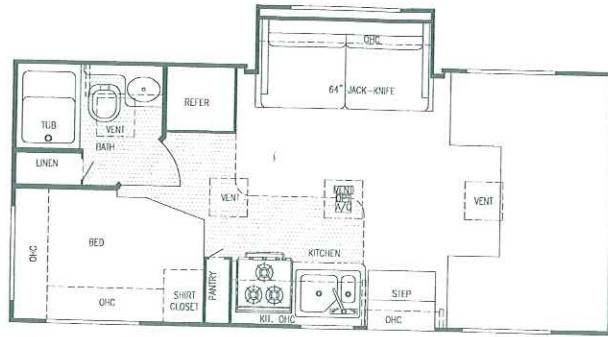

Capri

Class C

Model W6210

Model W6212

Model W6236

Model W6253

Model W6266

Model W6272 (Twin Beds or Bunks Opt.)

Model W6293 (Twin Beds or Bunks Opt.)

Model W6294 (Twin Beds or Bunks Opt.)

Model W6300 (Twin Beds or Bunks Opt.)

Model W6301 (Twin Beds or Bunks Opt.)

Capri

Class C

Model W6313 - (Twin Beds or Bunks Opt.)

Model W6314 (Twin Beds or Bunks Opt.)

Interior and Decor

- Approx. 6'-5" Interior Height (most models)
- Stile Constructed Cabinetry
- Natural Oak Frame Raised Panel Cabinet Doors (in galley)
- Privacy Curtain Cab
- Deluxe Carpet w/Pad
- Generous Overhead Storage
- 2-Way Driver & Passenger Seat
- Coordinated Bedspreads & Shams (most models)
- Decorator Curtains & Day/Night Shades w/Valances
- Interior Decorative Clock
- Rubber Entry Step
- Queen Size Bed, Cab-Over
- Power Vent in Commode
- Tub Surround
- Mini Blinds Kitchen
- Hydraulic-Operated Glide Out Room