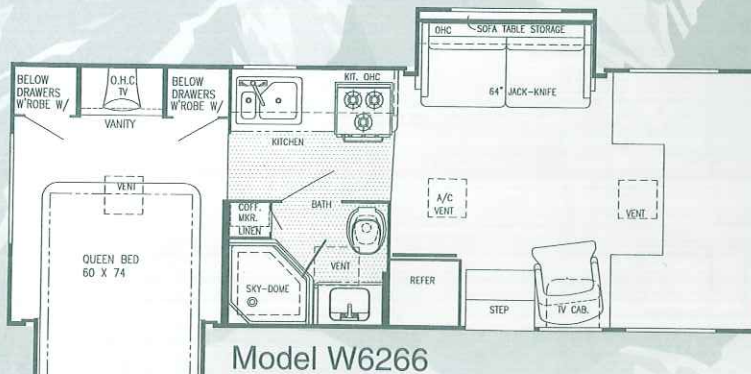

Capri

Class C

Model W6210

Model W6212

Model W6236

Model W6253

Model W6266

Model W6272 (Twin Beds or Bunks Opt.)

Model W6293 (Twin Beds or Bunks Opt.)

Model W6294 (Twin Beds or Bunks Opt.)

Model W6300 (Twin Beds or Bunks Opt.)

Model W6301 (Twin Beds or Bunks Opt.)

Capri

Class C

Model W6313 - (Twin Beds or Bunks Opt.)

Model W6314 (Twin Beds or Bunks Opt.)

Interior and Decor

- Approx. 6'-5" Interior Height (most models)
- Stile Constructed Cabinetry
- Natural Oak Frame Raised Panel Cabinet Doors (in galley)
- Privacy Curtain Cab
- Deluxe Carpet w/Pad
- Generous Overhead Storage
- 2-Way Driver & Passenger Seat
- Coordinated Bedspreads & Shams (most models)
- Decorator Curtains & Day/Night Shades w/Valances
- Interior Decorative Clock
- Rubber Entry Step
- Queen Size Bed, Cab-Over
- Power Vent in Commode
- Tub Surround
- Mini Blinds Kitchen
- Hydraulic-Operated Glide Out Room

- 6.8L, V-10 Engine
- E-30 Chassis (Up to 22')
- E-40 Super Duty Chassis (23' & above)
- 4 Speed Auto. Overdrive Trans.
- Tilt Wheel Steering
- Power Brakes & Steering
- Deluxe Exterior Mirrors
- Radial Tires
- Cruise Control
- Gas Tank - Approx. 35 Gal. (21')
Approx. 55 Gal. (24' & up)
- FORD Turbo Diesel Chassis (Opt.)
- Dual Air Bags