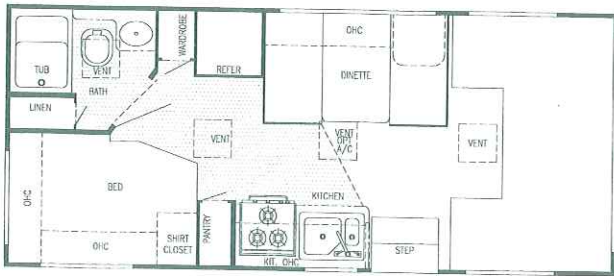

Capri

Class C

Model W6210

Model W6212

Model W6236

Model W6253

Model W6266

Model W6272 (Twin Beds or Bunks Opt.)

Model W6293 (Twin Beds or Bunks Opt.)

Model W6294 (Twin Beds or Bunks Opt.)

Model W6300 (Twin Beds or Bunks Opt.)

Model W6301 (Twin Beds or Bunks Opt.)

Capri

Class C

Model W6313 - (Twin Beds or Bunks Opt.)

Model W6314 (Twin Beds or Bunks Opt.)

Interior and Decor

- Approx. 6'-5" Interior Height (most models)
- Stile Constructed Cabinetry
- Natural Oak Frame Raised Panel Cabinet Doors (in galley)
- Privacy Curtain Cab
- Deluxe Carpet w/Pad
- Generous Overhead Storage
- 2-Way Driver & Passenger Seat
- Coordinated Bedspreads & Shams (most models)
- Decorator Curtains & Day/Night Shades w/Valances
- Interior Decorative Clock
- Rubber Entry Step
- Queen Size Bed, Cab-Over
- Power Vent in Commode
- Tub Surround
- Mini Blinds Kitchen
- Hydraulic-Operated Glide Out Room

- 6.8L, V-10 Engine
- E-30 Chassis (Up to 22')
- E-40 Super Duty Chassis (23' & above)
- 4 Speed Auto. Overdrive Trans.
- Tilt Wheel Steering
- Power Brakes & Steering
- Deluxe Exterior Mirrors
- Radial Tires
- Cruise Control
- Gas Tank - Approx. 35 Gal. (21')
Approx. 55 Gal. (24' & up)
- FORD Turbo Diesel Chassis (Opt.)
- Dual Air Bags