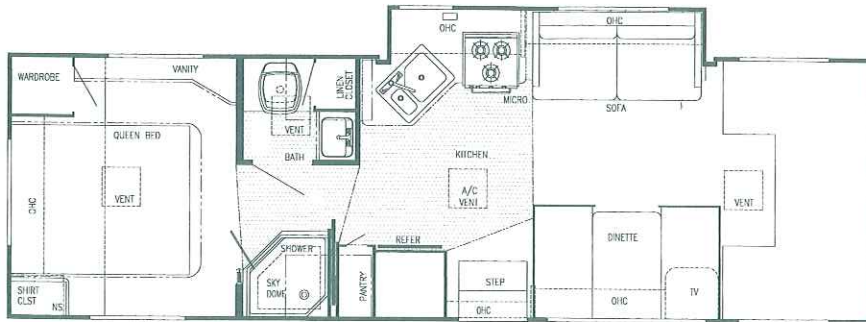

Model W6293 (Twin Beds or Bunks Opt.)

Model W6294 (Twin Beds or Bunks Opt.)

Model W6300 (Twin Beds or Bunks Opt.)

Model W6301 (Twin Beds or Bunks Opt.)

Capri

Class C

Model W6313 - (Twin Beds or Bunks Opt.)

Model W6314 (Twin Beds or Bunks Opt.)

Interior and Decor

- Approx. 6'-5" Interior Height (most models)
- Stile Constructed Cabinetry
- Natural Oak Frame Raised Panel Cabinet Doors (in galley)
- Privacy Curtain Cab
- Deluxe Carpet w/Pad
- Generous Overhead Storage
- 2-Way Driver & Passenger Seat
- Coordinated Bedspreads & Shams (most models)
- Decorator Curtains & Day/Night Shades w/Valances
- Interior Decorative Clock
- Rubber Entry Step
- Queen Size Bed, Cab-Over
- Power Vent in Commode
- Tub Surround
- Mini Blinds Kitchen
- Hydraulic-Operated Glide Out Room

MODEL	Chassis	Wheel Base	GVWR	*Length	*Height (w/A/C)	*Black	*Gray	*Fresh	*Basement Storage	LP Tank
W6210	Ford E-30 V-10	138	10,500	22' - 4"	11' - 1"	16	20	29	N/A	62 lb.
W6212	Ford E-30 V-10	156	10,500	22' - 0"	11' - 1"	25	20	32	N/A	62 lb.
W6236	Ford Super Duty V-10	176	14,050	24' - 2"	11' - 1"	44	24	38	N/A	62 lb.
W6253	Ford E-30 V-10	176	11,500	25' - 4"	11' - 1"	25	20	38	N/A	62 lb.
W6266	Ford S.D. V-10	176	14,050	26' - 7"	11' - 1"	25	20	36	N/A	62 lb.
W6272	Ford S.D. V-10	186	14,050	28' - 3"	11' - 3"	46	39	47	95.3 cu. ft.	62 lb.
W6293	Ford S.D. V-10	208	14,050	29' - 4"	11' - 3"	39	39	39	111.4 cu. ft.	62 lb.
W6294	Ford S.D. V-10	208	14,050	30' - 1"	11' - 3"	39	39	39	111.8 cu. ft.	62 lb.
W6300	Ford S.D. V-10	208	14,050	30' - 4"	11' - 3"	39	39	47	107.3 cu. ft.	62 lb.
W6301	Ford S.D. V-10	208	14,050	30' - 8"	11' - 3"	46	39	47	107.3 cu. ft.	62 lb.
W6313	Ford S.D. V-10	208	14,050	30' - 8"	11' - 3"	46	39	39	t.b.a.	62 lb.
W6314	Ford S.D. V-10	208	14,050	30' - 11"	11' - 3"	33	39	47	t.b.a.	62 lb.
W6302	Ford S.D. V-10	208	14,050	31' - 4"	11' - 3"	33	33	47	t.b.a.	62 lb.