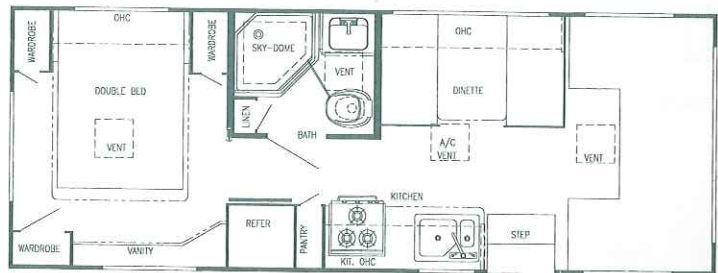

Capri

Class C

Model W6210

Model W6212

Model W6236

Model W6253

Model W6266

Model W6272 (Twin Beds or Bunks Opt.)

Model W6293 (Twin Beds or Bunks Opt.)

Model W6294 (Twin Beds or Bunks Opt.)

Model W6300 (Twin Beds or Bunks Opt.)

Model W6301 (Twin Beds or Bunks Opt.)

Capri

Class C

Model W6313 - (Twin Beds or Bunks Opt.)

Model W6314 (Twin Beds or Bunks Opt.)

Interior and Decor

- Approx. 6'-5" Interior Height (most models)
- Stile Constructed Cabinetry
- Natural Oak Frame Raised Panel Cabinet Doors (in galley)
- Privacy Curtain Cab
- Deluxe Carpet w/Pad
- Generous Overhead Storage
- 2-Way Driver & Passenger Seat
- Coordinated Bedspreads & Shams (most models)
- Decorator Curtains & Day/Night Shades w/Valances
- Interior Decorative Clock
- Rubber Entry Step
- Queen Size Bed, Cab-Over
- Power Vent in Commode
- Tub Surround
- Mini Blinds Kitchen
- Hydraulic-Operated Glide Out Room

MODEL	Chassis	Wheel Base	GVWR	*Length	*Height (w/A/C)	*Black	*Gray	*Fresh	*Basement Storage	LP Tank
W6210	Ford E-30 V-10	138	10,500	22' - 4"	11' - 1"	16	20	29	N/A	62 lb.
W6212	Ford E-30 V-10	156	10,500	22' - 0"	11' - 1"	25	20	32	N/A	62 lb.
W6236	Ford Super Duty V-10	176	14,050	24' - 2"	11' - 1"	44	24	38	N/A	62 lb.
W6253	Ford E-30 V-10	176	11,500	25' - 4"	11' - 1"	25	20	38	N/A	62 lb.
W6266	Ford S.D. V-10	176	14,050	26' - 7"	11' - 1"	25	20	36	N/A	62 lb.
W6272	Ford S.D. V-10	186	14,050	28' - 3"	11' - 3"	46	39	47	95.3 cu. ft.	62 lb.
W6293	Ford S.D. V-10	208	14,050	29' - 4"	11' - 3"	39	39	39	111.4 cu. ft.	62 lb.
W6294	Ford S.D. V-10	208	14,050	30' - 1"	11' - 3"	39	39	39	111.8 cu. ft.	62 lb.
W6300	Ford S.D. V-10	208	14,050	30' - 4"	11' - 3"	39	39	47	107.3 cu. ft.	62 lb.
W6301	Ford S.D. V-10	208	14,050	30' - 8"	11' - 3"	46	39	47	107.3 cu. ft.	62 lb.
W6313	Ford S.D. V-10	208	14,050	30' - 8"	11' - 3"	46	39	39	t.b.a.	62 lb.
W6314	Ford S.D. V-10	208	14,050	30' - 11"	11' - 3"	33	39	47	t.b.a.	62 lb.
W6302	Ford S.D. V-10	208	14,050	31' - 4"	11' - 3"	33	33	47	t.b.a.	62 lb.