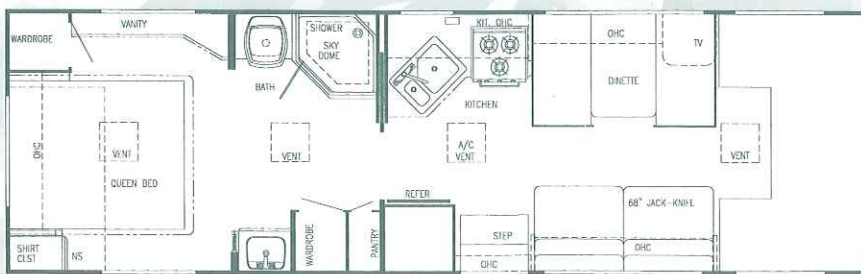

Capri

Class C

Model W6210

Model W6212

Model W6236

Model W6253

Model W6266

Model W6272 (Twin Beds or Bunks Opt.)

Model W6293 (Twin Beds or Bunks Opt.)

Model W6294 (Twin Beds or Bunks Opt.)

Model W6300 (Twin Beds or Bunks Opt.)

Model W6301 (Twin Beds or Bunks Opt.)

Capri

Class C

Model W6313 - (Twin Beds or Bunks Opt.)

Model W6314 (Twin Beds or Bunks Opt.)

Interior and Decor

- Approx. 6'-5" Interior Height (most models)
- Stile Constructed Cabinetry
- Natural Oak Frame Raised Panel Cabinet Doors (in galley)
- Privacy Curtain Cab
- Deluxe Carpet w/Pad
- Generous Overhead Storage
- 2-Way Driver & Passenger Seat
- Coordinated Bedspreads & Shams (most models)
- Decorator Curtains & Day/Night Shades w/Valances
- Interior Decorative Clock
- Rubber Entry Step
- Queen Size Bed, Cab-Over
- Power Vent in Commode
- Tub Surround
- Mini Blinds Kitchen
- Hydraulic-Operated Glide Out Room

- 6.8L, V-10 Engine
- E-30 Chassis (Up to 22')
- E-40 Super Duty Chassis (23' & above)
- 4 Speed Auto. Overdrive Trans.
- Tilt Wheel Steering
- Power Brakes & Steering
- Deluxe Exterior Mirrors
- Radial Tires
- Cruise Control
- Gas Tank - Approx. 35 Gal. (21')
Approx. 55 Gal. (24' & up)
- FORD Turbo Diesel Chassis (Opt.)
- Dual Air Bags