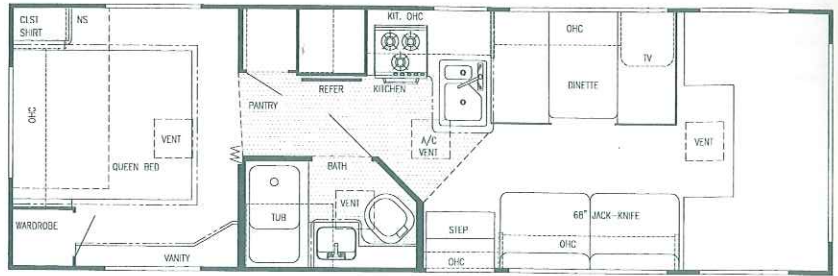

Capri

Class C

Model W6210

Model W6212

Model W6236

Model W6253

Model W6266

Model W6272 (Twin Beds or Bunks Opt.)

Model W6293 (Twin Beds or Bunks Opt.)

Model W6294 (Twin Beds or Bunks Opt.)

Model W6300 (Twin Beds or Bunks Opt.)

Model W6301 (Twin Beds or Bunks Opt.)

Capri

Class C

Model W6313 - (Twin Beds or Bunks Opt.)

Model W6314 (Twin Beds or Bunks Opt.)

Interior and Decor

- Approx. 6'-5" Interior Height (most models)
- Stile Constructed Cabinetry
- Natural Oak Frame Raised Panel Cabinet Doors (in galley)
- Privacy Curtain Cab
- Deluxe Carpet w/Pad
- Generous Overhead Storage
- 2-Way Driver & Passenger Seat
- Coordinated Bedspreads & Shams (most models)
- Decorator Curtains & Day/Night Shades w/Valances
- Interior Decorative Clock
- Rubber Entry Step
- Queen Size Bed, Cab-Over
- Power Vent in Commode
- Tub Surround
- Mini Blinds Kitchen
- Hydraulic-Operated Glide Out Room