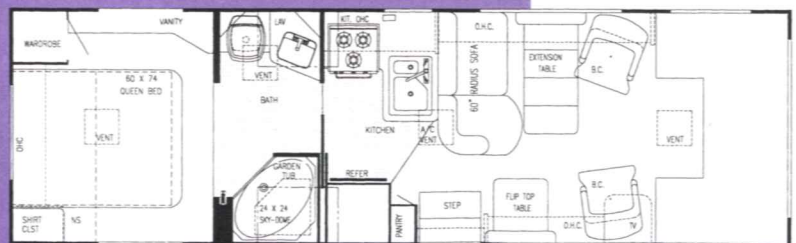

## GULF STREAM

Model W6272 (Twin Beds or Bunks Opt.)

Model W6293 (Twin Beds or Bunks Opt.)

Model W6301 (Twin Beds or Bunks Opt.)

Model W6314 Wide-Body (Twin Beds or Bunks Opt.)

### Interior and Decor

- 6' - 5" Interior Height (most models)
- Stile Constructed Cabinetry
- Natural Oak, Raised Panel Mortise and Tenon Cabinet Doors (in galley)
- Privacy Curtain Cab
- Interior Decorative Clock
- Queen Size Bed, Cab-Over
- 3-Way Driver & Passenger Seats
- Deluxe Carpet W/Pad Throughout
- Coordinated Bedspread & Shams
- Power Vent in Commode
- Generous Overhead Storage
- Mini Blinds in Kitchen
- Soft Touch Interior Ceiling Fabric
- Designer Interior Window Treatments
- Cab-Over Entertainment Center (Opt.)