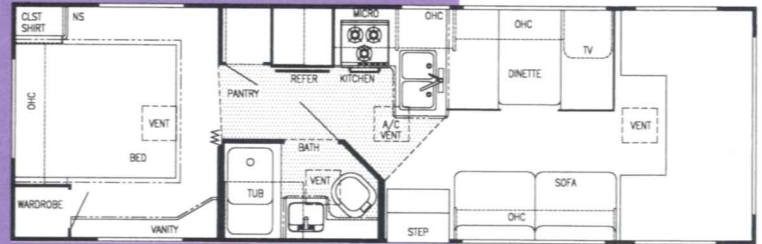

## GULF STREAM

Model W6272 (Twin Beds or Bunks Opt.)

Model W6293 (Twin Beds or Bunks Opt.)

Model W6301 (Twin Beds or Bunks Opt.)

Model W6314 Wide-Body (Twin Beds or Bunks Opt.)

### Interior and Decor

- 6' - 5" Interior Height (most models)
- Stile Constructed Cabinetry
- Natural Oak, Raised Panel Mortise and Tenon Cabinet Doors (in galley)
- Privacy Curtain Cab
- Interior Decorative Clock
- Queen Size Bed, Cab-Over
- 3-Way Driver & Passenger Seats
- Deluxe Carpet W/Pad Throughout
- Coordinated Bedspread & Shams
- Power Vent in Commode
- Generous Overhead Storage
- Mini Blinds in Kitchen
- Soft Touch Interior Ceiling Fabric
- Designer Interior Window Treatments
- Cab-Over Entertainment Center (Opt.)