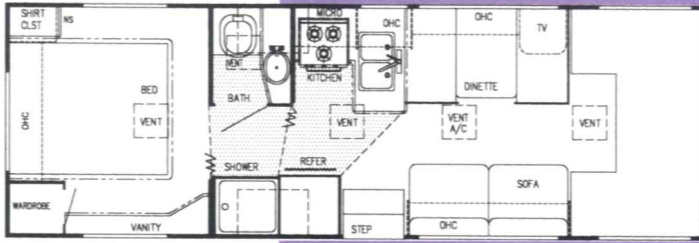

## GULF STREAM

Model W6272 (Twin Beds or Bunks Opt.)

Model W6293 (Twin Beds or Bunks Opt.)

Model W6301 (Twin Beds or Bunks Opt.)

Model W6314 Wide-Body (Twin Beds or Bunks Opt.)

### Interior and Decor

- 6' - 5" Interior Height (most models)
- Stile Constructed Cabinetry
- Natural Oak, Raised Panel Mortise and Tenon Cabinet Doors (in galley)
- Privacy Curtain Cab
- Interior Decorative Clock
- Queen Size Bed, Cab-Over
- 3-Way Driver & Passenger Seats
- Deluxe Carpet W/Pad Throughout
- Coordinated Bedspread & Shams
- Power Vent in Commode
- Generous Overhead Storage
- Mini Blinds in Kitchen
- Soft Touch Interior Ceiling Fabric
- Designer Interior Window Treatments
- Cab-Over Entertainment Center (Opt.)