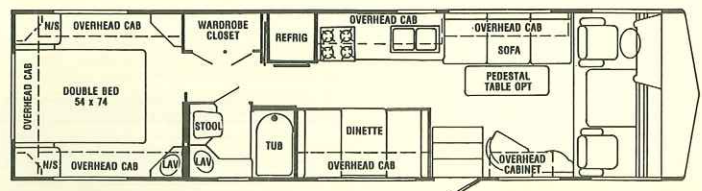

## Floorplan Options - Rear

See reverse side for Standard Specifications.

Model 8292-STHR (Rear Opt.: 2,3)

Model 8340-STHR (Rear Opt.: 2,3)

Model 8310-STHR (Rear Opt.: 2,3)

Model 8342-STHR (Rear Opt.: 1,3)

### Chassis

- 454 C.I.D. V-8 Engine
- John Deere Chassis W/460 V-8 Ford Engine (Available as an option)
- 3-Speed Automatic Transmission
- Electronic Ignition
- 4.56:1 Rear Axle Ratio
- Power Steering & Brakes
- High Capacity Automotive Heater
- Dual Exhaust
- Tilt Steering Wheel
- Wheel Base:  
Model 8292 - 178" • Model 8310 - 178"  
Model 8340 - 208" • Model 8342 - 208"
- Exterior Length: (Approx.)  
Model 8292 - 29' • Model 8310 - 31'  
Model 8340 - 34' • Model 8342 - 34'
- Interior Height - 6'5"
- Coach Body Height - 105"
- Exterior Width - 8'0"