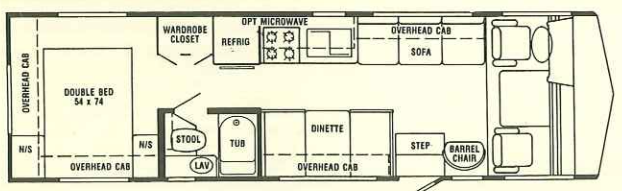

# Sun Stream Hi-Rise by Gulf Stream Coach

With Hi-Rise Vista View Windows and Outstanding Below-Floor Storage.

## Floorplan Options - Rear

See reverse side for Standard Specifications.

Model 8292-STHR (Rear Opt.: 2,3)

Model 8340-STHR (Rear Opt.: 2,3)

Model 8310-STHR (Rear Opt.: 2,3)

Model 8342-STHR (Rear Opt.: 1,3)